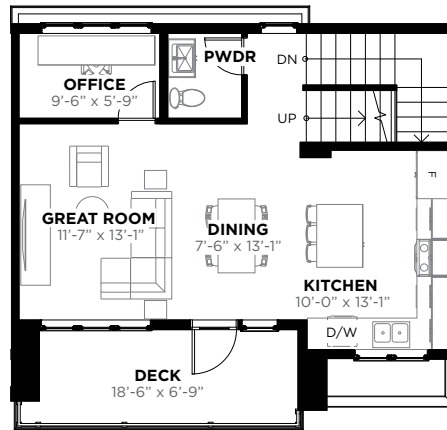

ENTRY LEVEL

MAIN FLOOR

The deck door swing may vary

SECOND FLOOR

MAIN FLOOR ALTERNATE

The deck door swing may vary

SECOND FLOOR ALTERNATE

Note: All prices, figures, sizes, specifications, window placements, and information are subject to change without notice. E. & O.E. All areas and dimensions are approximate. Actual usable floor space, living and square footage may vary from stated floor areas. All illustrations are artists concepts only. All exterior elevation colours can vary or change without notice. Unit shown may be the reverse layout of the actual unit Purchased. Balcony and window conditions shown may vary and may be the reverse layout of the unit purchased and are both subject to change without notice. Purchase Price does not include any furniture, built-ins or GST. © 2024 Metrovia.