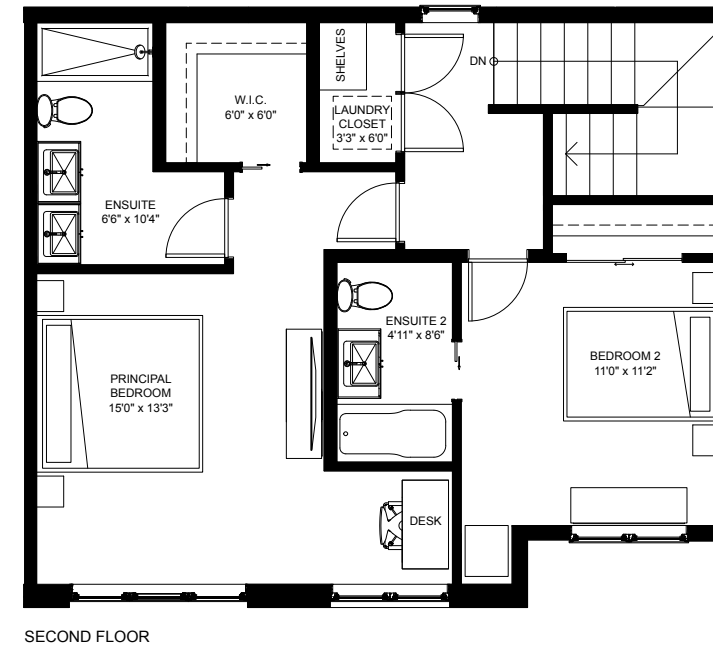

PINE STANDARD

TOWNHOME | 1377 SQ. FT.
BLOCK 13

Artist's Concept

THE VILLAGE
TRINITY HILLS

METROPIA

Note: All prices, figures, sizes, specifications, and information are subject to change without notice. E. & O.E. All areas and dimensions stated are approximate. Actual usable floor space, living area and square footages may vary from stated floor areas. Exterior elevation colours A&B can be blended and exact elevation colours can vary from renderings. All illustrations are artists concepts only. Unit shown may be the reverse layout of the unit purchased. Purchase price does not include any furniture, built-ins or GST.