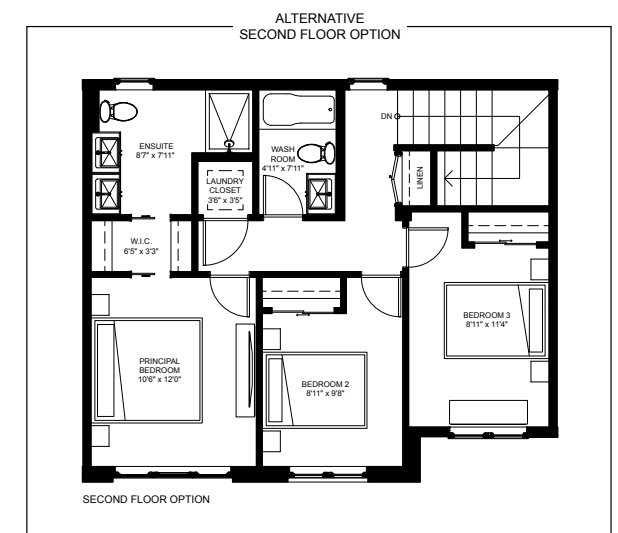

PINE STANDARD

TOWNHOME | 1377 SQ. FT.
BLOCK 13

Artist's Concept

THE VILLAGE
TRINITY HILLS

METROPIA

Note: All prices, figures, sizes, specifications, and information are subject to change without notice. E. & O.E. All areas and dimensions stated are approximate. Actual usable floor space, living area and square footages may vary from stated floor areas. Exterior elevation colours A&B can be blended and exact elevation colours can vary from renderings. All illustrations are artists concepts only. Unit shown may be the reverse layout of the unit purchased. Purchase price does not include any furniture, built-ins or GST.