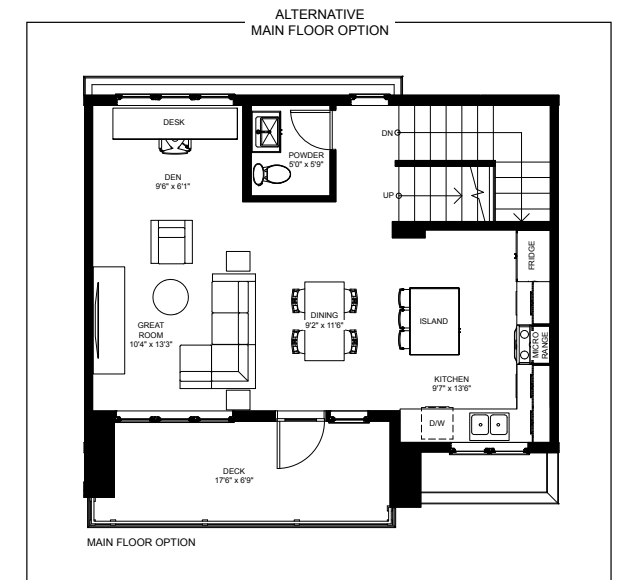

PINE STANDARD

TOWNHOME | 1377 SQ. FT.
BLOCK 13

Artist's Concept

THE VILLAGE
TRINITY HILLS

METROPIA

Note: All prices, figures, sizes, specifications, and information are subject to change without notice. E. & O.E. All areas and dimensions stated are approximate. Actual usable floor space, living area and square footages may vary from stated floor areas. Exterior elevation colours A&B can be blended and exact elevation colours can vary from renderings. All illustrations are artists concepts only. Unit shown may be the reverse layout of the unit purchased. Purchase price does not include any furniture, built-ins or GST.