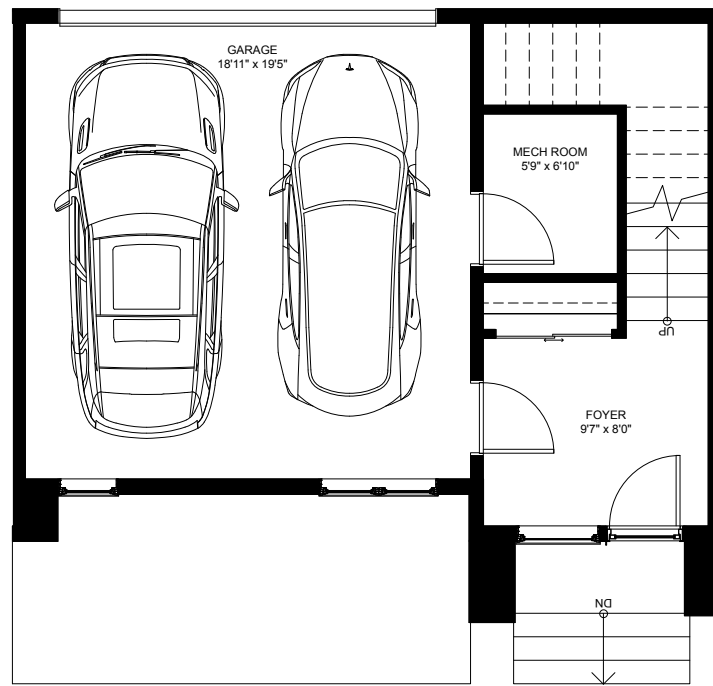

PINE STANDARD

TOWNHOME | 1377 SQ. FT.
BLOCK 13

Artist's Concept

THE VILLAGE
TRINITY HILLS

METROPIA

Note: All prices, figures, sizes, specifications, and information are subject to change without notice. E. & O.E. All areas and dimensions stated are approximate. Actual usable floor space, living area and square footages may vary from stated floor areas. Exterior elevation colours A&B can be blended and exact elevation colours can vary from renderings. All illustrations are artists concepts only. Unit shown may be the reverse layout of the unit purchased. Purchase price does not include any furniture, built-ins or GST.