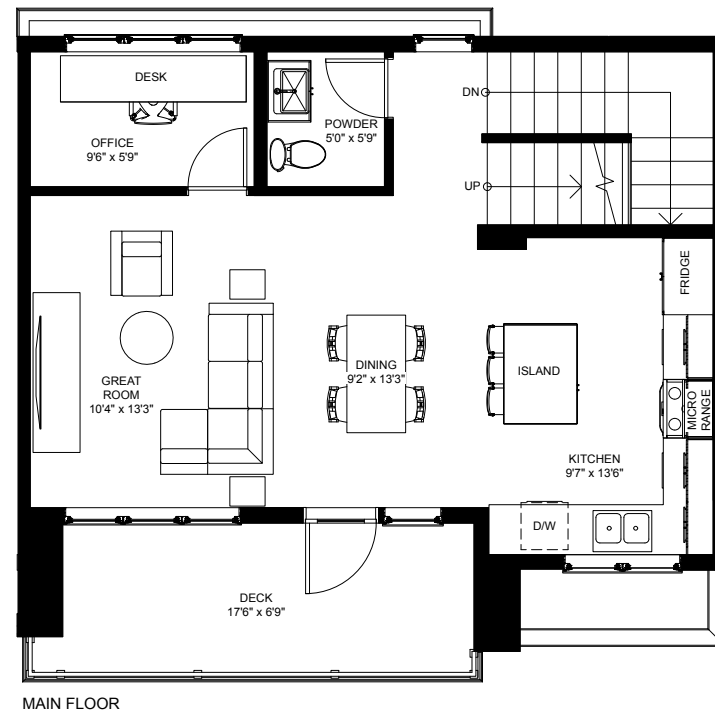

PINE STANDARD

TOWNHOME | 1377 SQ. FT.
BLOCK 13

Artist's Concept

THE VILLAGE
TRINITY HILLS

METROPIA

Note: All prices, figures, sizes, specifications, and information are subject to change without notice. E. & O.E. All areas and dimensions stated are approximate. Actual usable floor space, living area and square footages may vary from stated floor areas. Exterior elevation colours A&B can be blended and exact elevation colours can vary from renderings. All illustrations are artists concepts only. Unit shown may be the reverse layout of the unit purchased. Purchase price does not include any furniture, built-ins or GST.